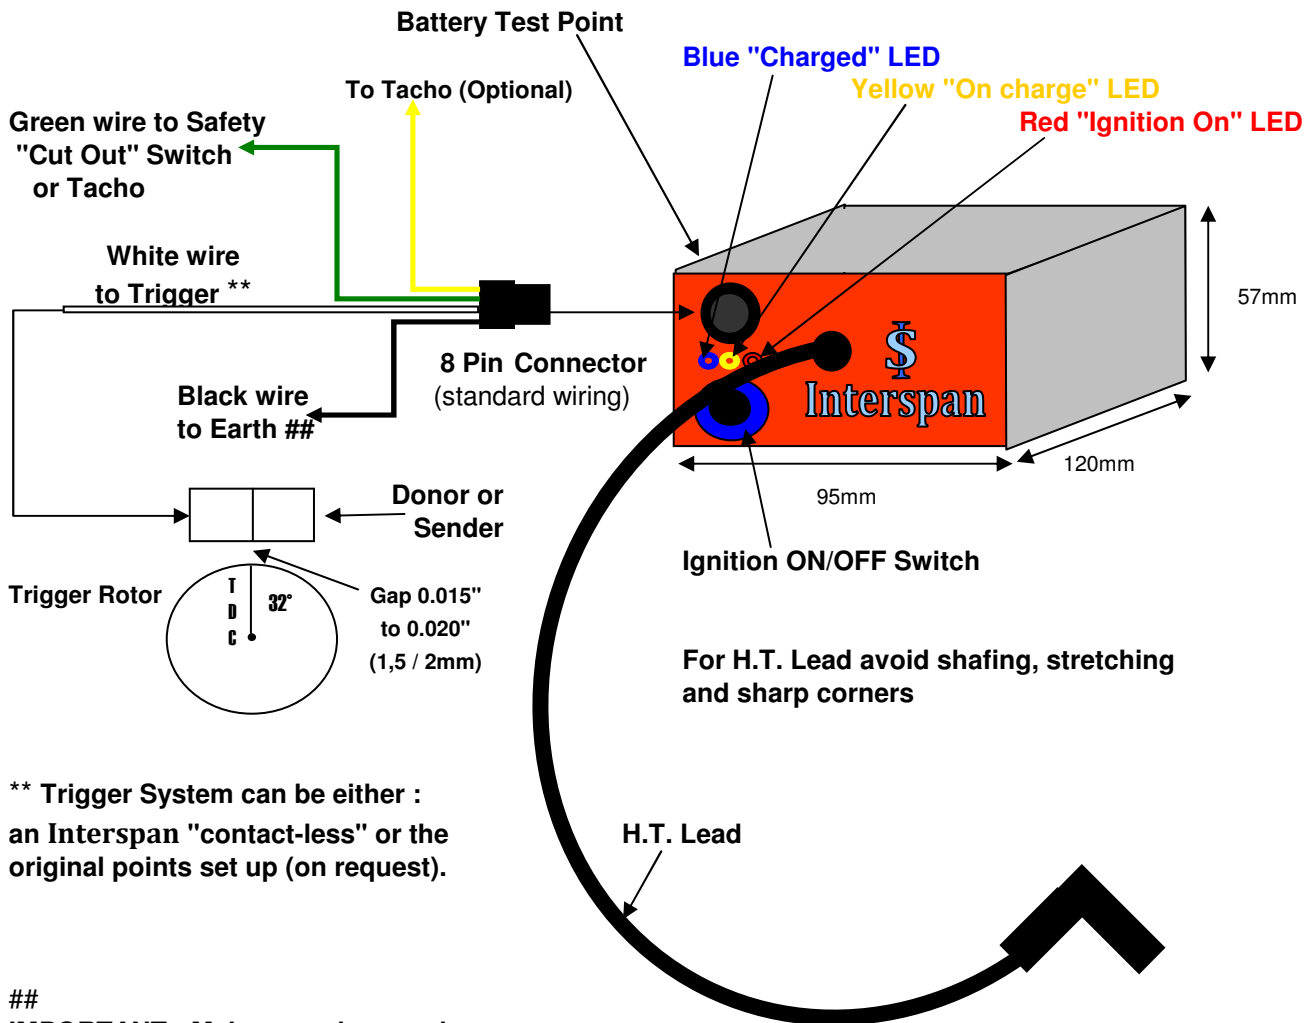

Installing Instruction Sheet for Interspan *Pro* Single Ignition System

** Trigger System can be either :
an Interspan "contact-less" or the
original points set up (on request).

IMPORTANT : Make sure that you have
a good EARTH connection for the BLACK
wire from the Ignition Unit and also the
the Black wire on the Trigger set up !
BEST TO CONNECT BOTH ON THE ENGINE !

Please Remember : Switch OFF the Ignition Unit BEFORE connecting the 12v Charging supply !

For any further information Contact or Consult **Interspan**

www.interspan-ignition.com