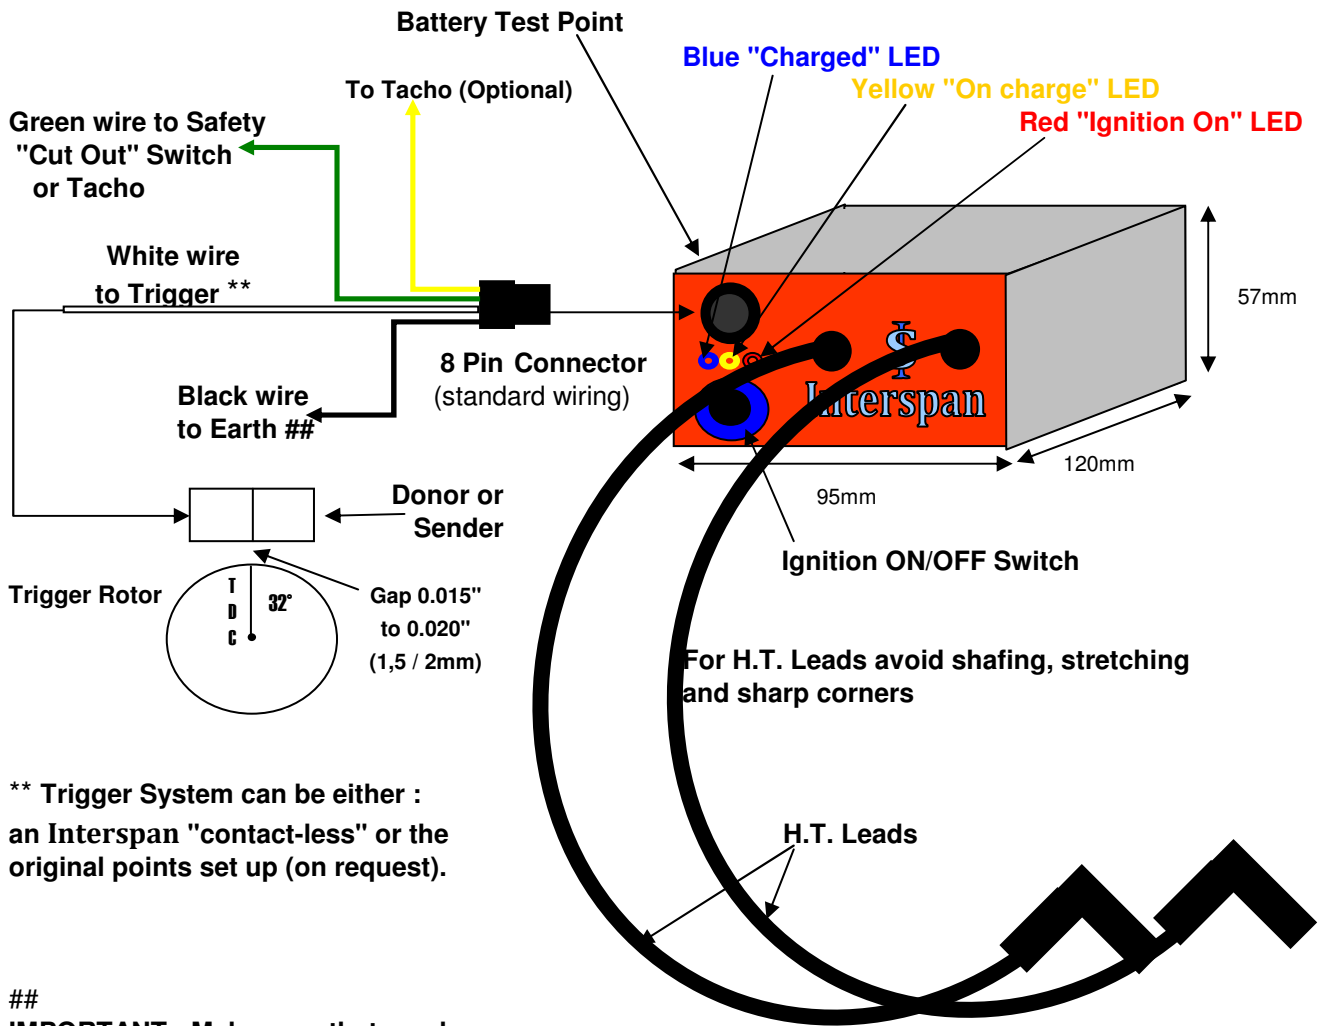

Installing Instruction Sheet for Interspan **Pro** Twin Ignition System

** Trigger System can be either :
an Interspan "contact-less" or the
original points set up (on request).

IMPORTANT : Make sure that you have
a good EARTH connection for the BLACK
wire from the Ignition Unit and also the
the Black wire on the Trigger set up !
BEST TO CONNECT BOTH ON THE ENGINE !

Please Remember : Switch OFF the Ignition Unit BEFORE connecting the 12v Charging supply !

For any further information Contact or Consult **Interspan**

www.interspan-ignition.com