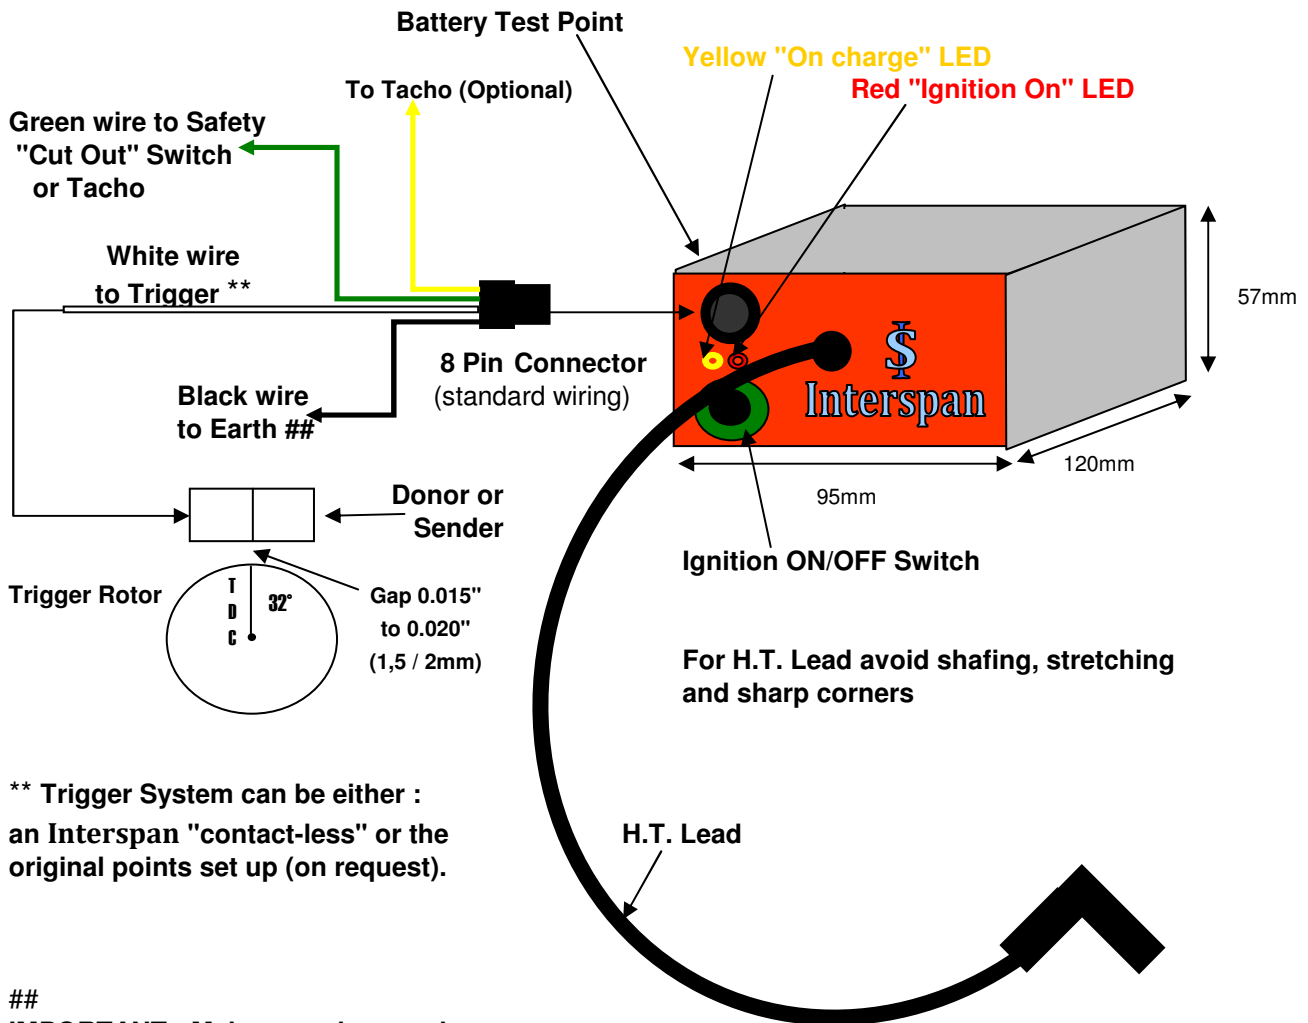

Installing Instruction Sheet for Interspan *Sport* Single Ignition System

** Trigger System can be either :
an Interspan "contact-less" or the
original points set up (on request).

**IMPORTANT : Make sure that you have
a good EARTH connection for the BLACK
wire from the Ignition Unit and also the
the Black wire on the Trigger set up !
BEST TO CONNECT BOTH ON THE ENGINE !**