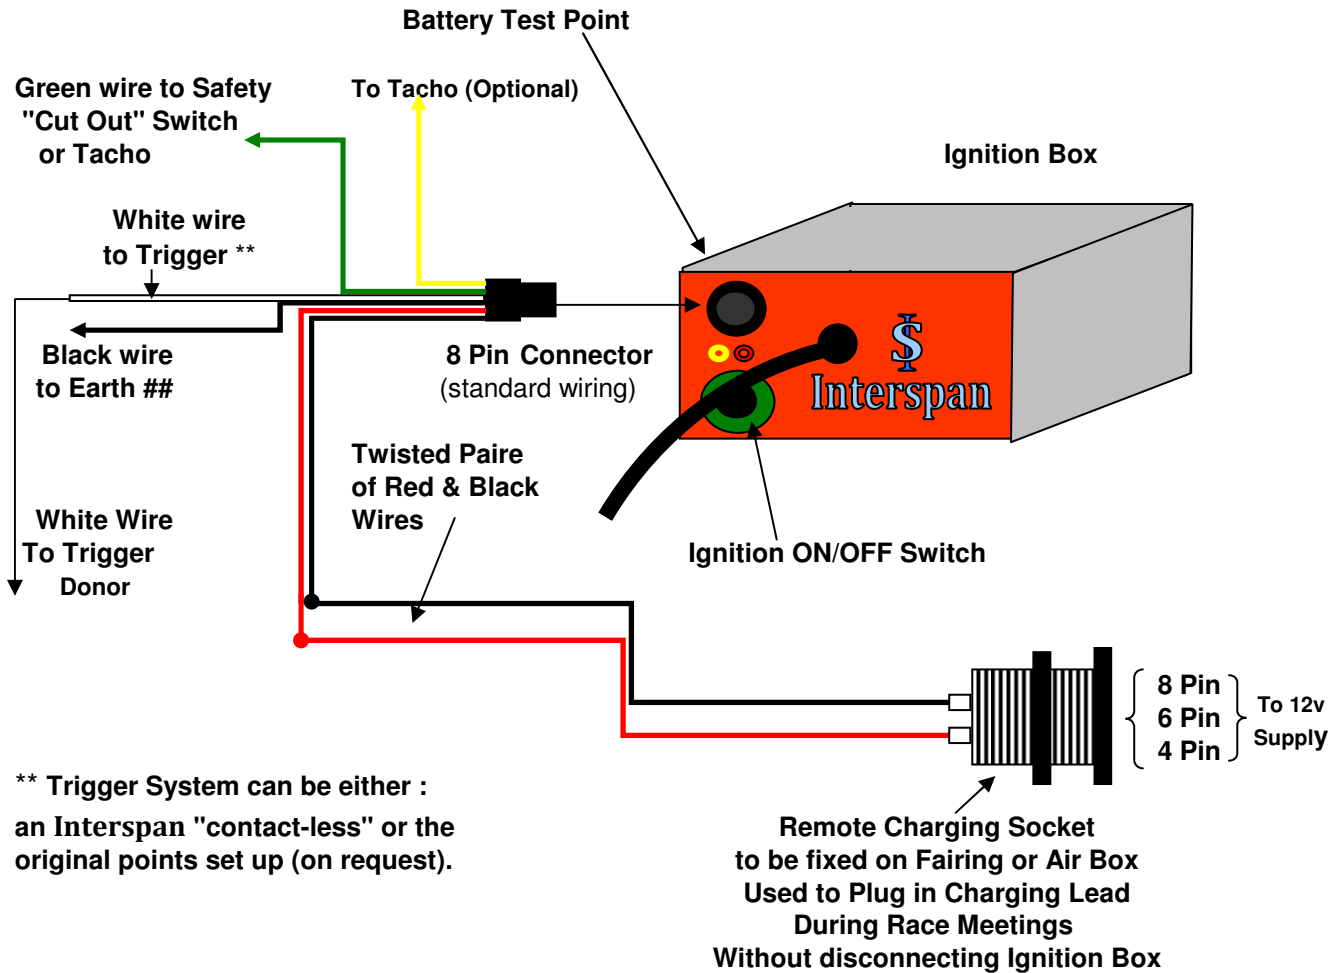

Installing Instruction Sheet for Interspan Ignition System with Remote Charge

** Trigger System can be either :
an Interspan "contact-less" or the
original points set up (on request).

##

**IMPORTANT : Make sure that you have
a good EARTH connection for the BLACK
wire from the Ignition Unit and also the
the Black wire on the Trigger set up !
BEST TO CONNECT BOTH ON THE ENGINE !**