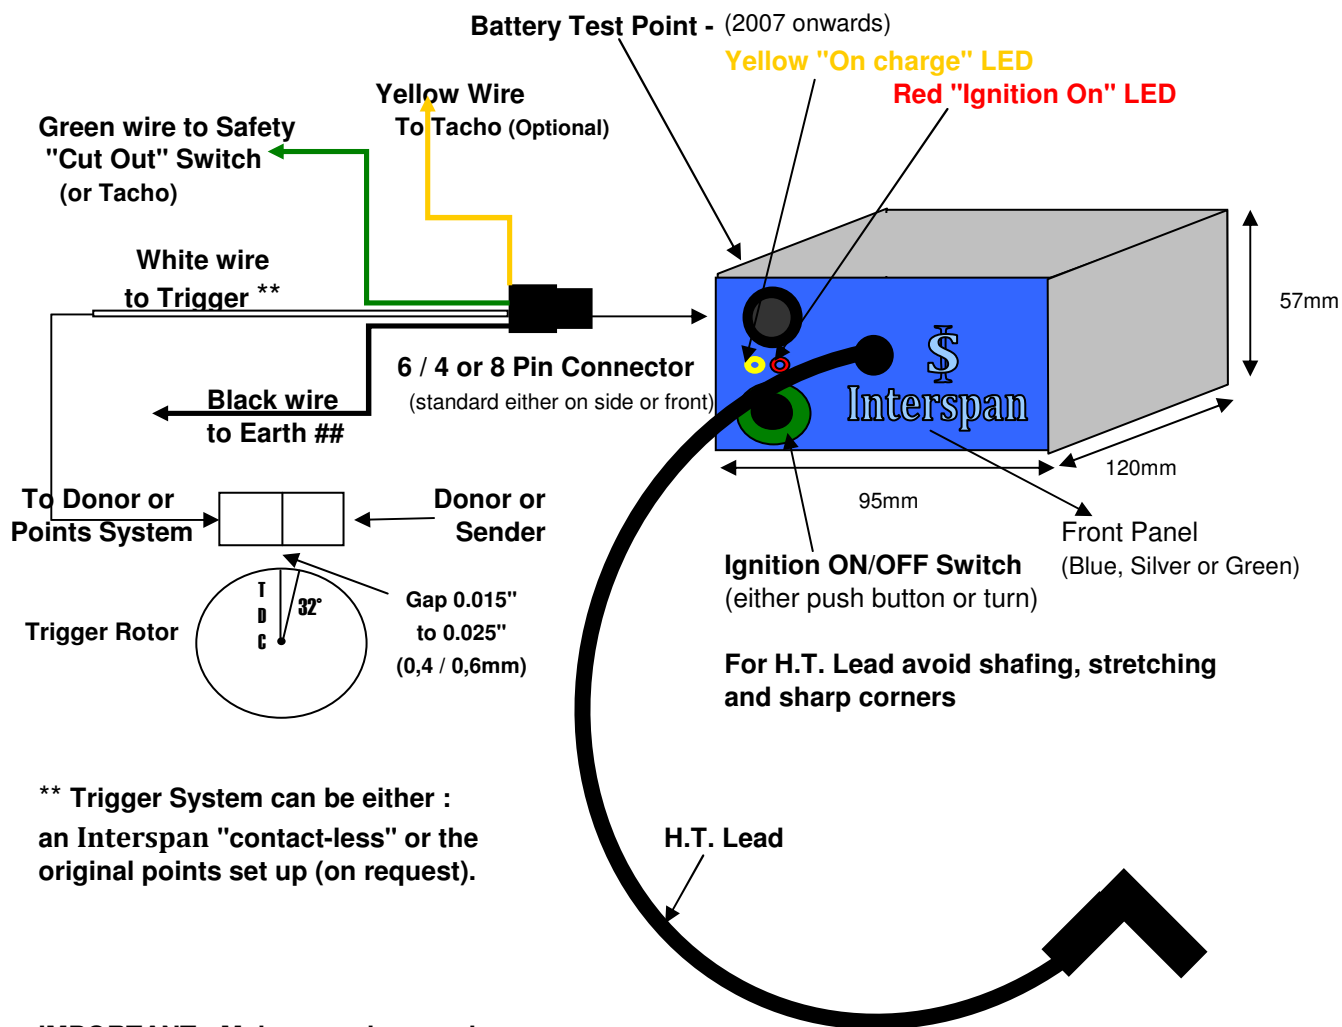

Universal Installing Sheet for Interspan Single Ignition System

** Trigger System can be either :
an Interspan "contact-less" or the original points set up (on request).

**IMPORTANT : Make sure that you have a good EARTH connection for the BLACK wire from the Ignition Unit and also the the Black wire on the Trigger set up !
BEST TO CONNECT BOTH ON THE ENGINE !**

Please Remember : Switch OFF the Ignition Unit BEFORE connecting the 12v Charging supply !

For any further information Contact or Consult **Interspan**

www.interspan-ignition.com